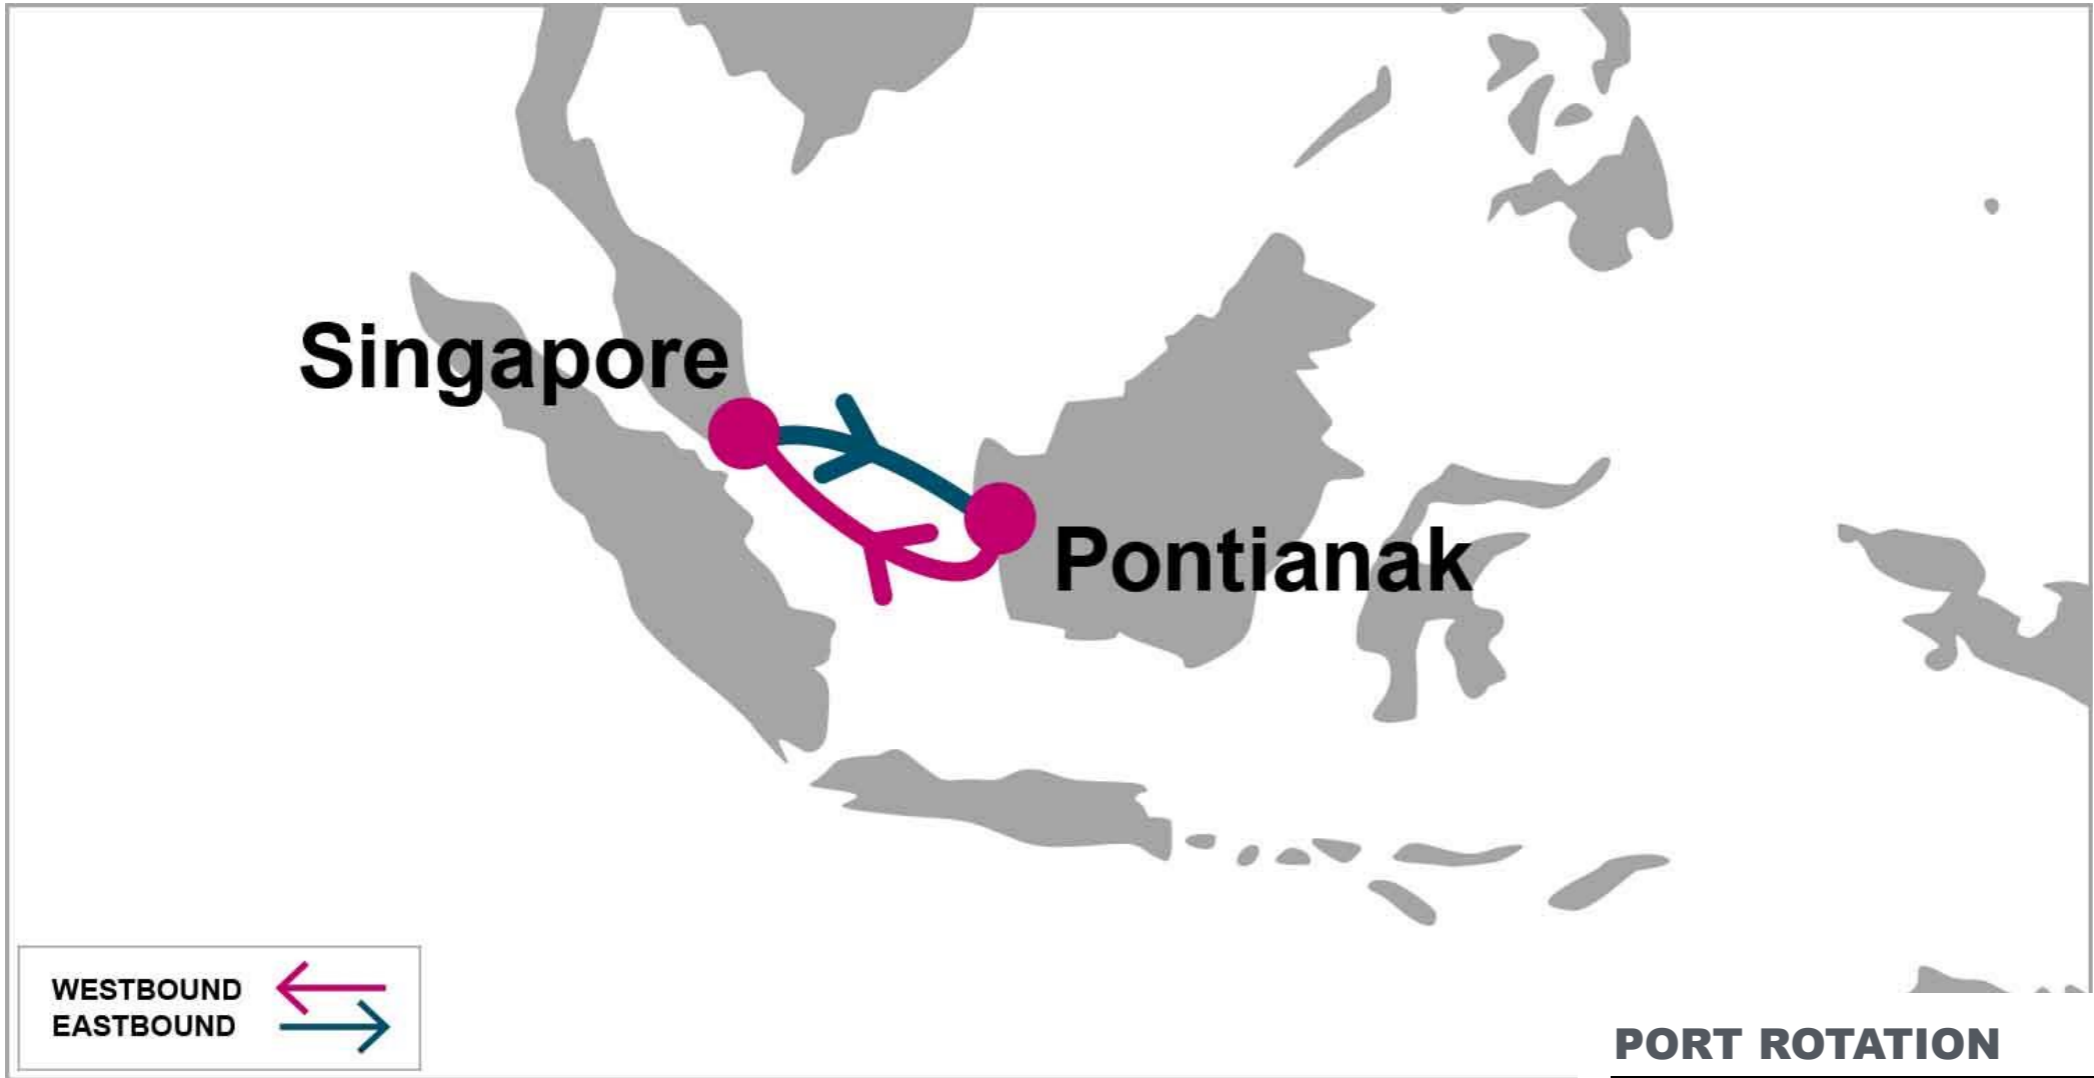

For more information, please click [here](#)

E/B	PNK	W/B	SIN
SIN	3	PNK	3

PORT ROTATION

(Terminals are subject to change)

ORIGIN	ETA/ETD	TERMINAL
Singapore	TUE/TUE	PSA Singapore
Pontianak	FRI/SAT	Pelabuhan Dwikora (Dwikora Port) - PT Pelabuhan Indonesia II cabang Pontianak
Singapore	TUE/TUE	PSA Singapore
Turnaround days: 7		

KEY TRANSIT TABLE - UNLOCODE PORT NAME & COUNTRY NAME

SIN: Singapore, Singapore | **PNK:** Pontianak, Indonesia

NOTE: Transit times and port rotation are as of now and subject to change